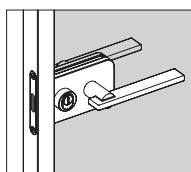

Sherazade Swing Plain is a single custom made swing door with a concealed frame, which stands out for its clean lines and attention to detail, whose door panel fits flush to the wall. The monolithic 6 mm. or laminated 3+3 mm. thick tempered glass is inserted by means of a seal in the aluminium frame, which is supplied in five different finishes. The glasses are available in a wide range of finishes and they are certified according to the safety regulations ANSI Z97.1 and UNI ENI 2150 (with the exception of 533. armato). Panels in stoneware and in wood with different finishes and essences are available too. It is possible to assemble three kinds of lock (without block, with cylinder, with revolving plug) and choose between handle or knob and they are supplied in the same finish of the frame. The hinges are with adjustable pivot. The pickled aluminium subframe, invisible when the door is closed, is available for both cement and plasterboard walls and it can be varnished during the painting of the walls. The single swing door is also available fitted flush to the ceiling. The entire handle set is treated with a special sanitizing varnish (tested according to ISO 22196: 2011) which, by counteracting bacterial overgrowth, guarantees maximum hygiene and cleanliness of the surfaces.

SHERAZADE

Design Piero Lissoni

SHERAZADE SWING PLAIN

MANIGLIE PORTA BATTENTE / HANDLES SWING DOOR

Maniglia senza blocco /
Handle without block

codice
code
LSSBA

Maniglia con cilindro /
Handle with cylinder lock