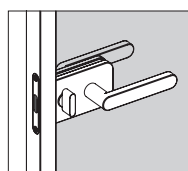

Sherazade Swing Plain is a single custom made swing door with a concealed frame, which stands out for its clean lines and attention to detail, whose door panel fits flush to the wall. The monolithic 6 mm. or laminated 3+3 mm. thick tempered glass is inserted by means of a seal in the aluminium frame, which is supplied in five different finishes. The glasses are available in a wide range of finishes and they are certified according to the safety regulations ANSI Z97.1 and UNI ENI 2150 (with the exception of 533. armato). Panels in stoneware and in wood with different finishes and essences are available too. It is possible to assemble three kinds of lock (without block, with cylinder, with revolving plug) and choose between handle or knob and they are supplied in the same finish of the frame. The hinges are with adjustable pivot. The pickled aluminium subframe, invisible when the door is closed, is available for both cement and plasterboard walls and it can be varnished during the painting of the walls. The single swing door is also available fitted flush to the ceiling. The entire handle set is treated with a special sanitizing varnish (tested according to ISO 22196: 2011) which, by counteracting bacterial overgrowth, guarantees maximum hygiene and cleanliness of the surfaces.

SHERAZADE

Design Piero Lissoni

SHERAZADE SWING PLAIN

MANIGLIE PORTA BATTENTE / HANDLES SWING DOOR

Maniglia senza blocco /
Handle without block

codice
code
LSSBA

Maniglia con cilindro /
Handle with cylinder lock

codice
code
LSCYA

Maniglia con nottolino A /
Handle with revolving plug A

codice
code
LSCNA

Maniglia con nottolino B /
Handle with revolving plug B

codice
code
LSCNNA

codice
code
LSSBB

codice
code
LSCYB

codice
code
LSCNB