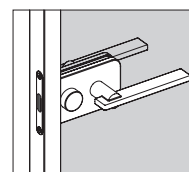

codice
code
LSCNA

Maniglia con nottolino B /
Handle with revolving plug B

codice
code
LSCNNA