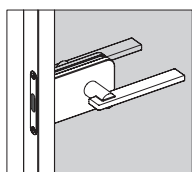

SHERAZADE

Design Piero Lissoni

SHERAZADE SWING PLAIN

MANIGLIE PORTA BATTENTE / HANDLES SWING DOOR

Maniglia senza blocco /
Handle without block