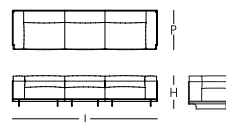

# Crystal Lounge

DESIGN JEAN-MARIE MASSAUD

CRP01/02/03/04/05/06/07/08

CRP01

CRP02

CRP03

CRP04

CRP05

CRP06

CRP07

CRP08

	L Larghezza Width	P Profondità Depth	H Altezza Height
CRP01	cm 99	cm 90	cm 66
CRP02	cm 115	cm 90	cm 66
CRP03	cm 115	cm 90	cm 66
CRP04	cm 89	cm 90	cm 66
CRP05	cm 319	cm 90	cm 66
CRP06	cm 230	cm 90	cm 66
CRP07	cm 86	cm 60	cm 44
CRP08	cm 90	cm 90	cm 66